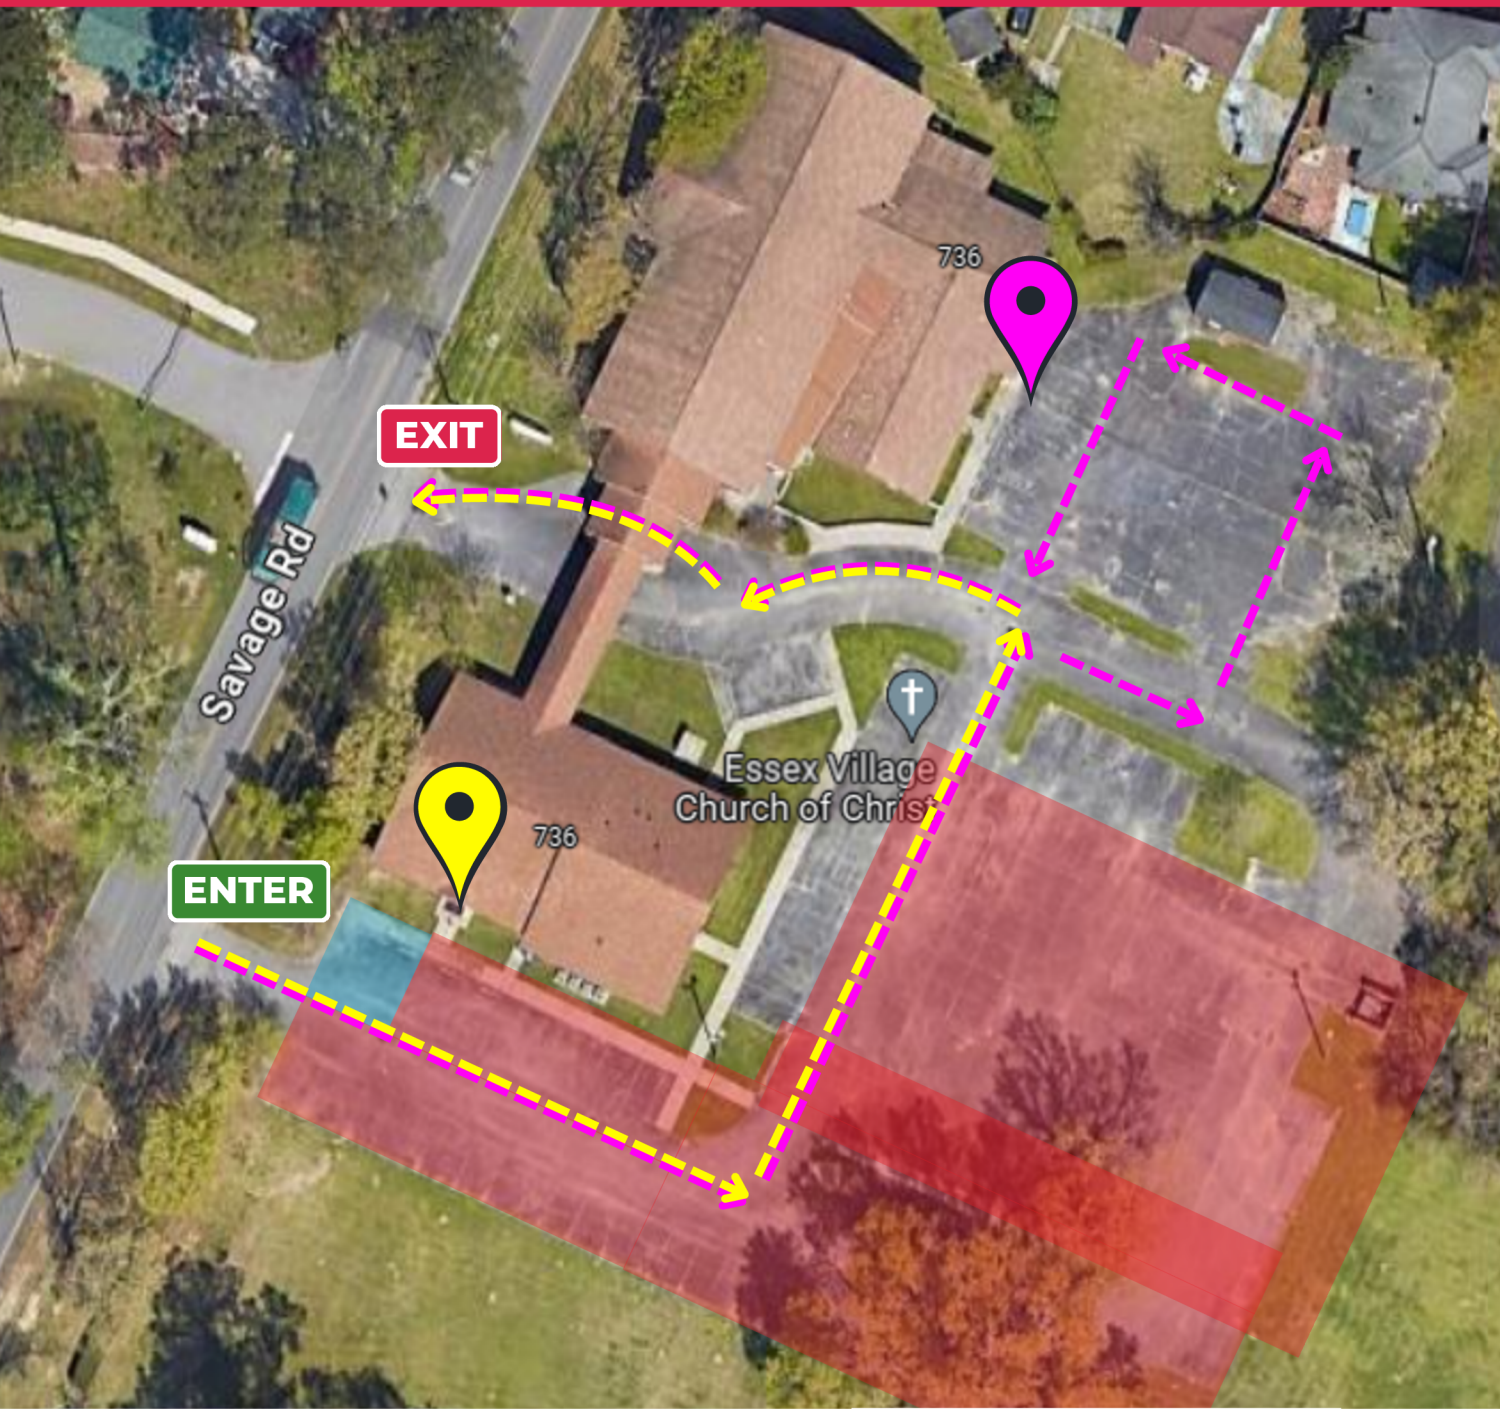

Early Voting - Essex Village Church of Christ

736 Savage Road, Charleston, SC 29414

-  **Voting Entrance**
-  **Accessible Entrance**
-  **Accessible Curbside Voting**
-  **Parking**
-  **Accessible Parking**
-  **Parking Route**
-  **Accessible Parking Route**